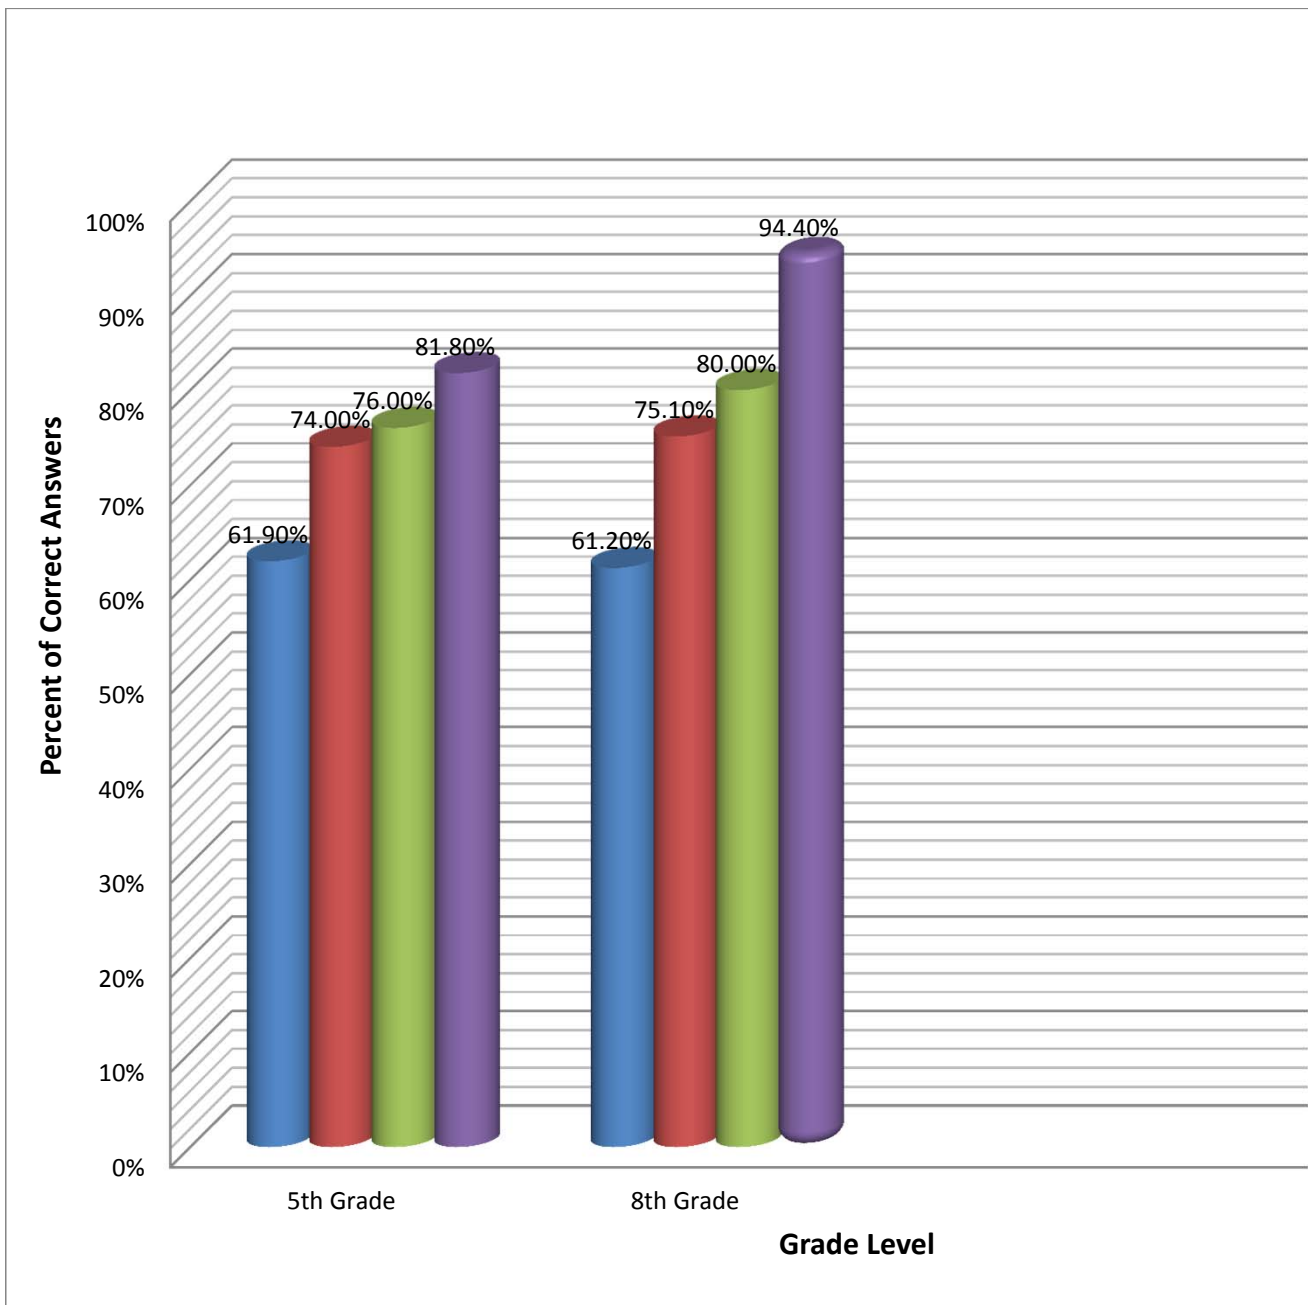

2010 AVERAGE SCORES FOR ASSESSMENT OF CATHOLIC RELIGIOUS KNOWLEDGE

2010 AVERAGE SCORES FOR ASSESSMENT OF CATHOLIC RELIGIOUS KNOWLEDGE